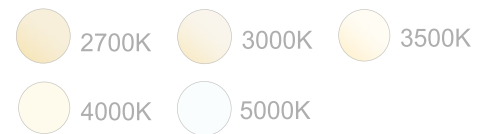

Smooth LED Recessed Trim Lights

Wattage

10W / 15W

Voltage Input

120V AC

Efficacy

70-85 LPW

Dimming

TRIAC Dimming

Finish

Spun Aluminum
White / Oil-Rubbed Bronze / Black Finish

Color Temperatures

Features

Factory-Installed Options

Catalog No.	Fig.	Catalog No.	Fig.
RDL4-ST-MCT5	A.	RDL6-ST-MCT5	D.
RDL4-ST-MCT5-ORB	B.	RDL6-ST-MCT5-ORB	E.
RDL4-ST-MCT5-BK	C.	RDL6-ST-MCT5-BK	F.