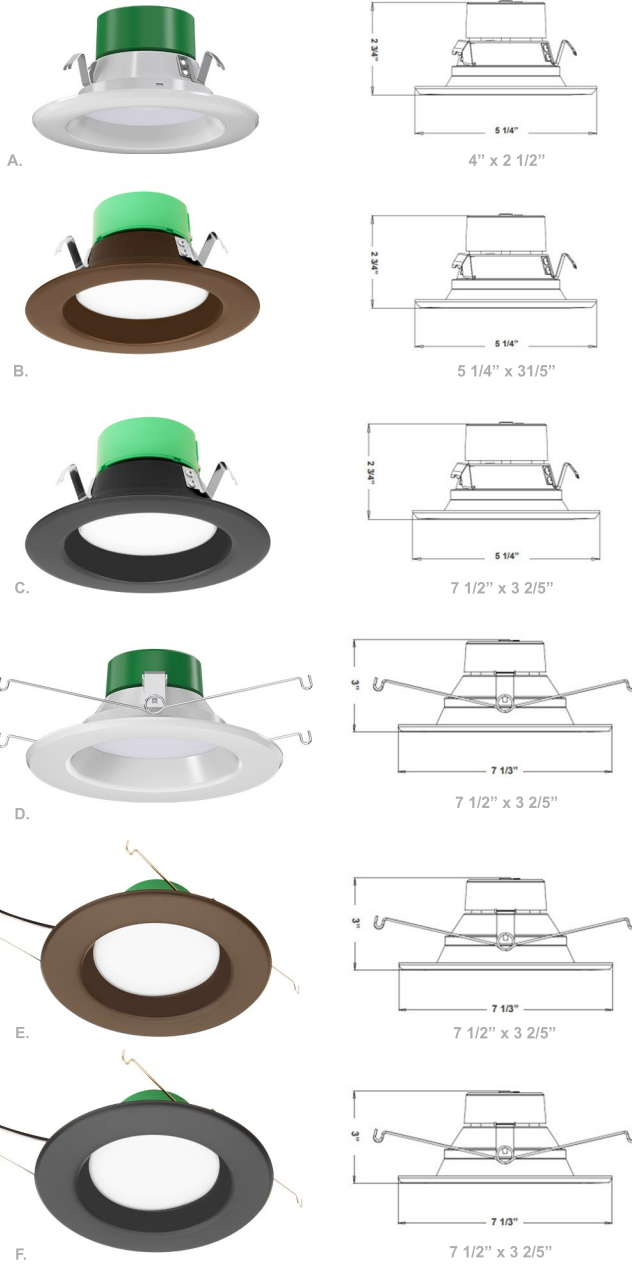

Smooth LED Recessed Trim Lights

Wattage

10W / 15W

Voltage Input

120V AC

Efficacy

70-85 LPW

Dimming

TRIAC Dimming

Finish

Spun Aluminum
White / Oil-Rubbed Bronze / Black Finish

Color Temperatures

Features

Factory-Installed Options

Catalog No.	Fig.	Catalog No.	Fig.
RDL4-ST-MCT5	A.	RDL6-ST-MCT5	D.
RDL4-ST-MCT5-ORB	B.	RDL6-ST-MCT5-ORB	E.
RDL4-ST-MCT5-BK	C.	RDL6-ST-MCT5-BK	F.

Watts	277V Option	Description	Photocell	Description	Paint	Sensor	Description
UP TO 19W	OPT-EM-DL1EXT	EXTERNAL	N/A	N/A	N/A	N/A	N/A